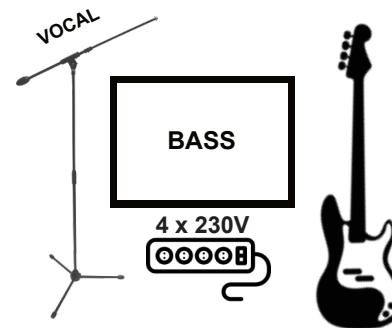

Contact:

Stanislav Dudek
+ 420 774 951 285

KEMPER
GUITAR